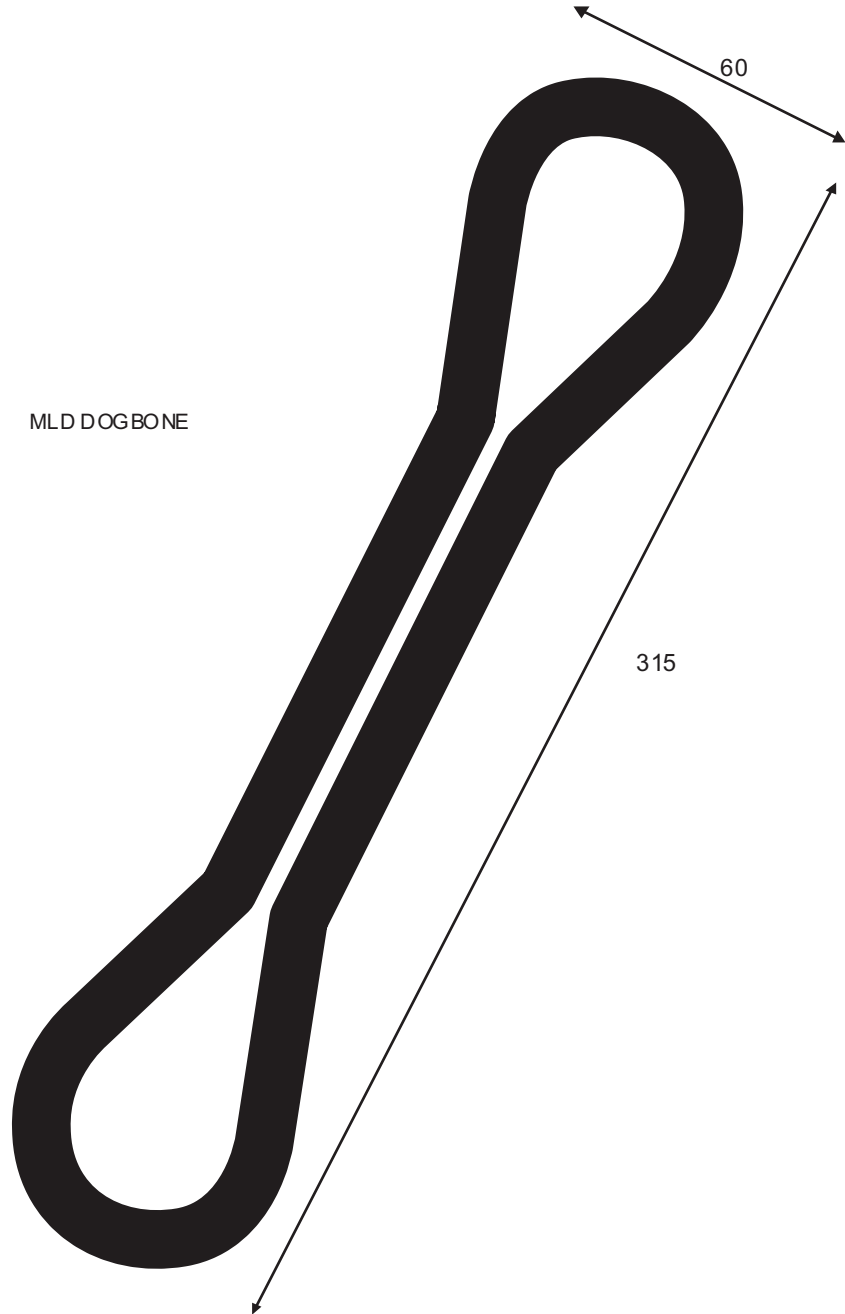

TARPAULIN TIE DOWN

MLD DOGBONE

Made in Australia